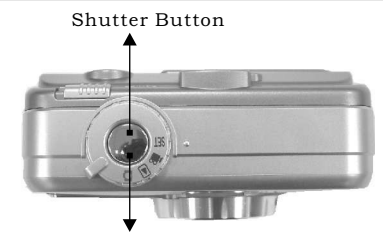

 Introduction

Accessories Included

Digital Camera

Camera Driver
& Ulead Software
& User Manual

2 x AA Batteries

Camera Pouch

Wrist Strap

Quick Start Guide

USB Cable

 Introduction

External View

Top

Front

Bottom